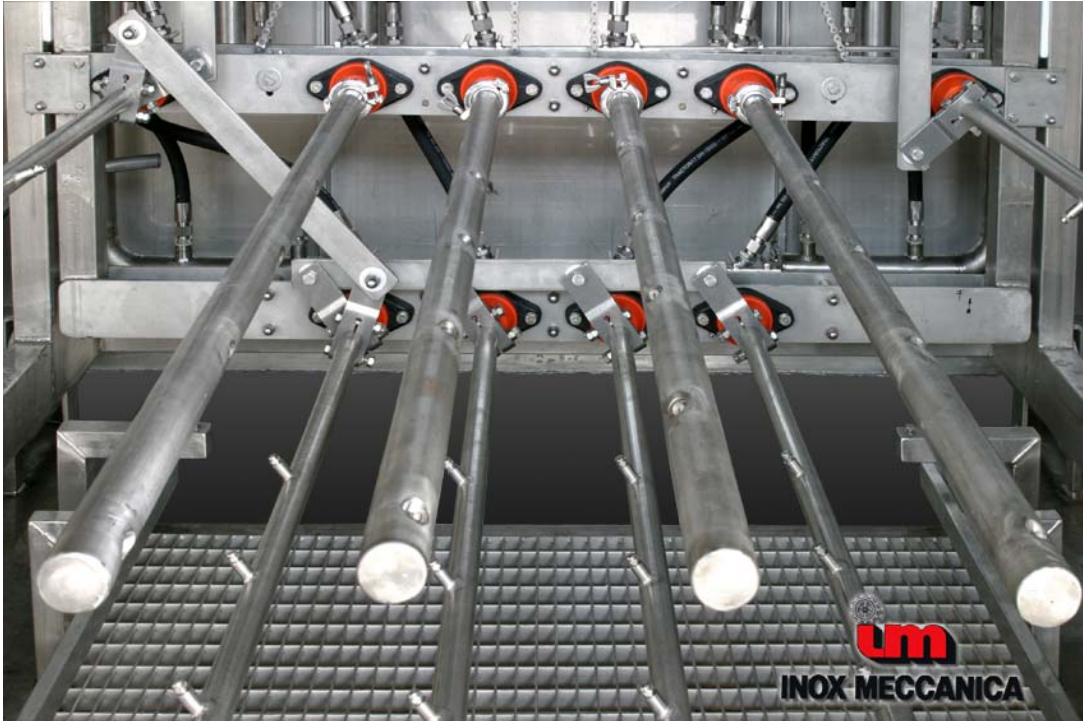

AUTOMATIC WASHING MACHINE FOR SAUSAGES

This machine has been studied for solving the problem of washing and cleaning of sausages on racks or on trees with railway.

This machine is mainly constituted by one tunnel with one door; the operator places the racks with sausages to be washed inside the washer.

- The structure of the washing tunnel is made of stainless steel aisi 304 panels which shall be assembled on site.
- The tunnel door has an automatic opening and closing and prevent the escape of water; when the doors are open, they allow the full accessibility to the trolleys.
- The washing plant consist on movable pipes placed on tunnel side and on special rod, easy to remove. When the trolley is placed inside the machine, washing rod move inside it and allow a perfect cleaning of all hanging sausages.
- All washing pipe can rotate of 90 or 360°, and move vertical and horizontal at the same time.
- Washing water, after use, is collected on machine bottom and directly discharged.
- Washing rod are controlled by a pump with stainless steel seals with a capacity of about 200 liters/min, that utilize clean water directly from the factory waterline. Pump control system installed directly on washer roof.

- Washing rods are controlled by a stainless steel pump with different features according to the sausages to be washed, that utilize clean water directly from the factory waterline.
- The wiring system is centralized in a stainless steel waterproof board with all the adjustable machine cycle data. Control push buttons (doors opening-closing, start-stop) are placed on a push button panel board near tunnel inlet door in order to help operator's use.
- The machine structure allows cleaning and sanitizing procedures to be carried out quickly and easily after each work shift.
- This machine is completely made of stainless steel AISI 304 and materials corrosion-proof.