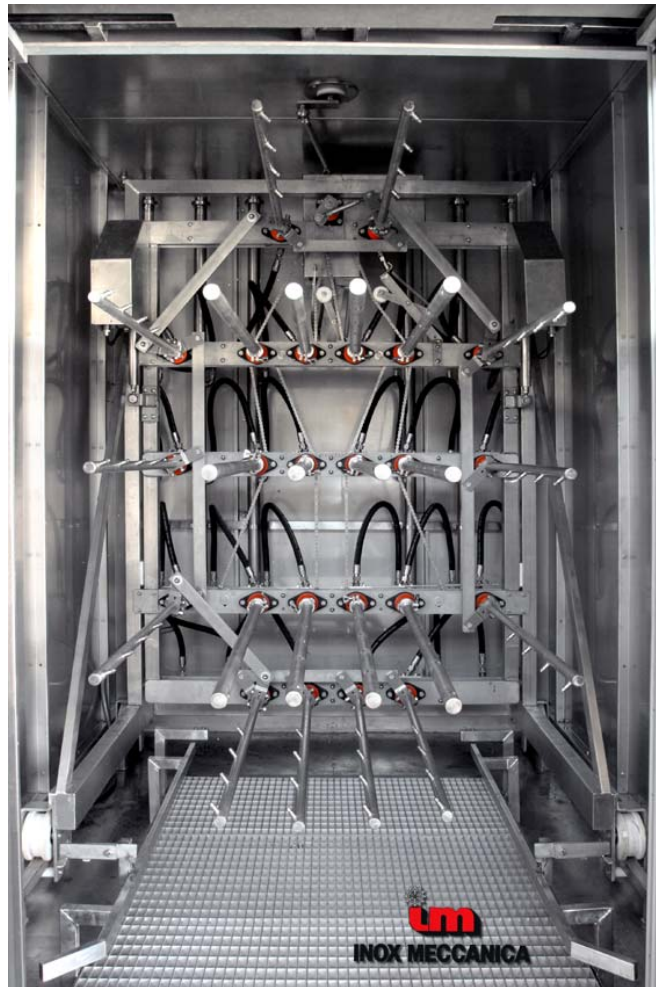

AUTOMATIC WASHING MACHINE FOR SAUSAGES

This machine has been studied for solving the problem of washing and cleaning of sausages on racks or on trees with railway.

This machine is mainly constituted by one tunnel with one door; the operator places the racks with sausages to be washed inside the washer.

- The structure of the washing tunnel is made of stainless steel aisi 304 panels which shall be assembled on site.
- The tunnel door has an automatic opening and closing and prevent the escape of water; when the doors are open, they allow the full accessibility to the trolleys.
- The washing plant consist on movable pipes placed on tunnel side and on special rod, easy to remove. When the trolley is placed inside the machine, washing rod move inside it and allow a perfect cleaning of all hanging sausages.
- All washing pipe can rotate of 90 or 360°, and move vertical and horizontal at the same time.
- Washing water, after use, is collected on machine bottom and directly discharged.
- Washing rod are controlled by a pump with stainless steel seals with a capacity of about 200 liters/min, that utilize clean water directly from the factory waterline. Pump control system installed directly on washer roof.

- Washing rods are controlled by a stainless steel pump with different features according to the sausages to be washed, that utilize clean water directly from the factory waterline.
- The wiring system is centralized in a stainless steel waterproof board with all the adjustable machine cycle data. Control push buttons (doors opening-closing, start-stop) are placed on a push button panel board near tunnel inlet door in order to help operator's use.
- The machine structure allows cleaning and sanitizing procedures to be carried out quickly and easily after each work shift.
- This machine is completely made of stainless steel AISI 304 and materials corrosion-proof.